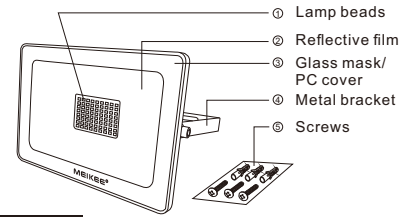

Component and structure diagrams

How to install

Step 1 Drill two mounting holes according to the distance of the screw holes on the bracket.