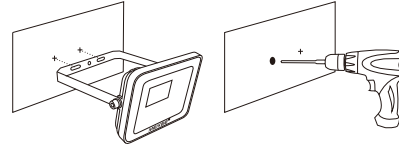

Step 2 Put expansion screws in the prepared mounting holes, then place the bracket in the mounting position and fix with screws.